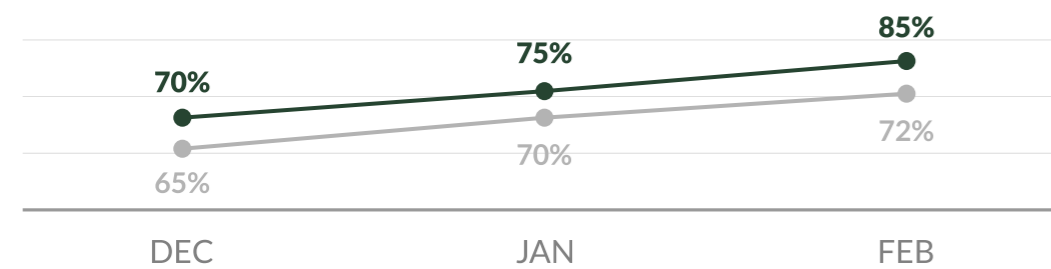

Usage Environment

Smart phone (Android 5.0 or higher)

Validations of Class Saathi

For Classroom without Computer & Internet

Received letter of intent from MP Govt. to deploy Class Saathi in 2,000+ schools (**Covered by CNBC**)

1 Attendance increased by **10%**

Pilot tested in UP in 20 schools with over 1000 students

2 Learning Outcomes increased by **8%**

3 Able to see meaningful data in real time
Learning Outcomes

Pilot tested in MP in 13 schools with over 300 students