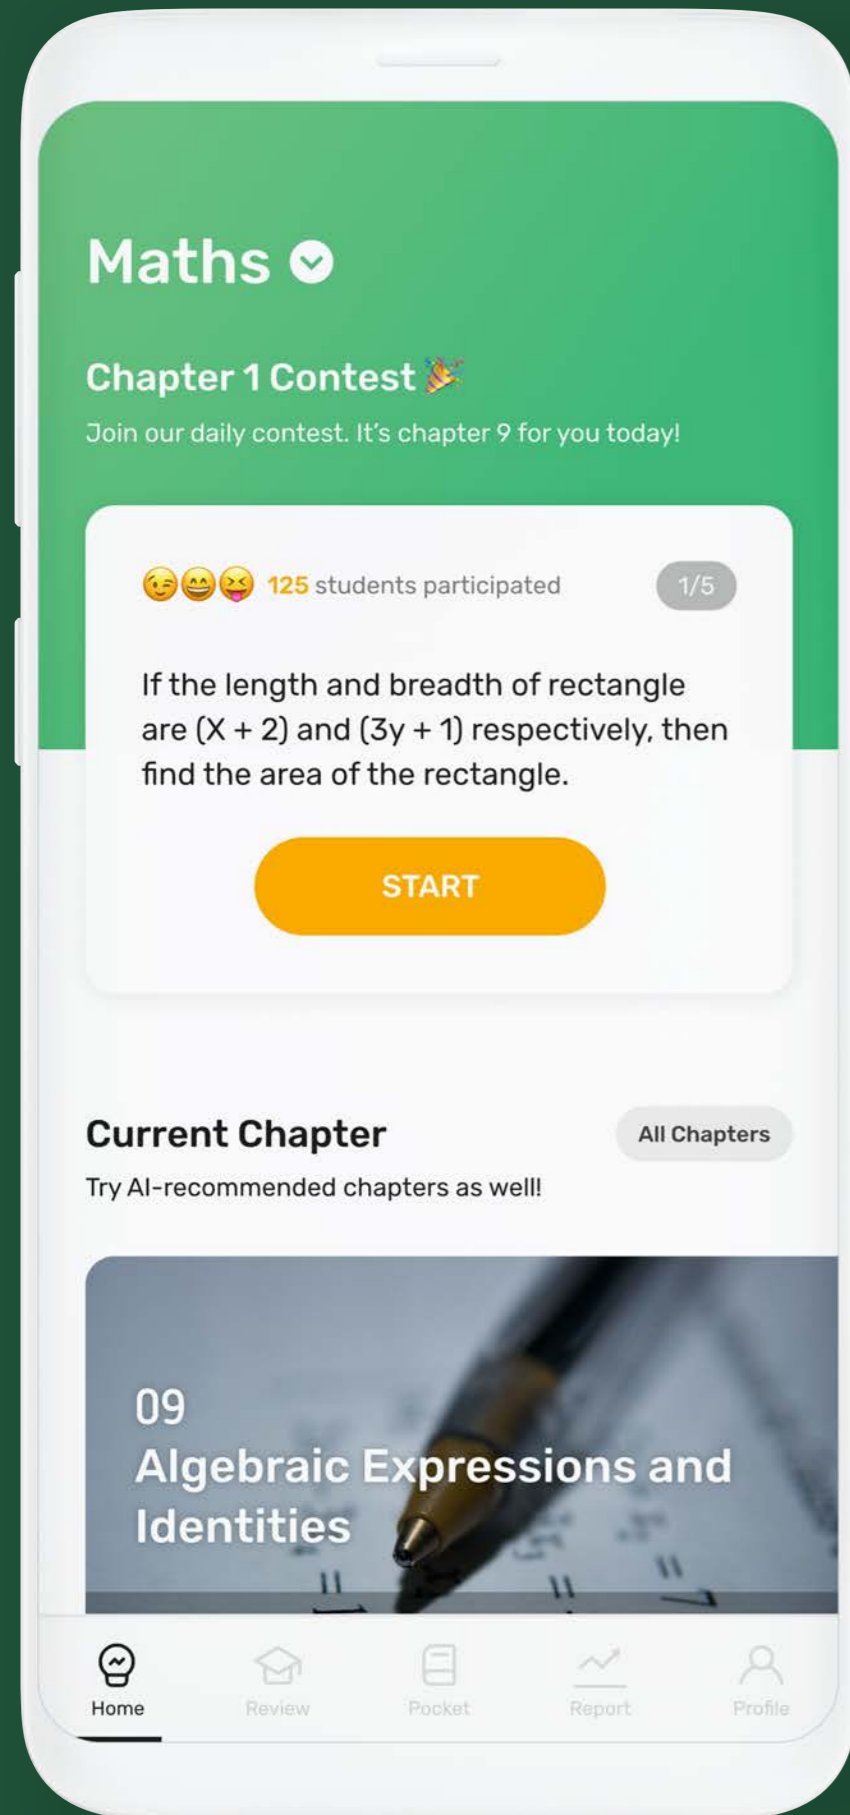

- No Pointing Required

Usage Environment

Smart phone (Android 5.0 or higher)

Class Saathi

for Home Learning App for Class 6 ~ 10

Key Value

Learn by personalized quizzing over 25k questions created by the best