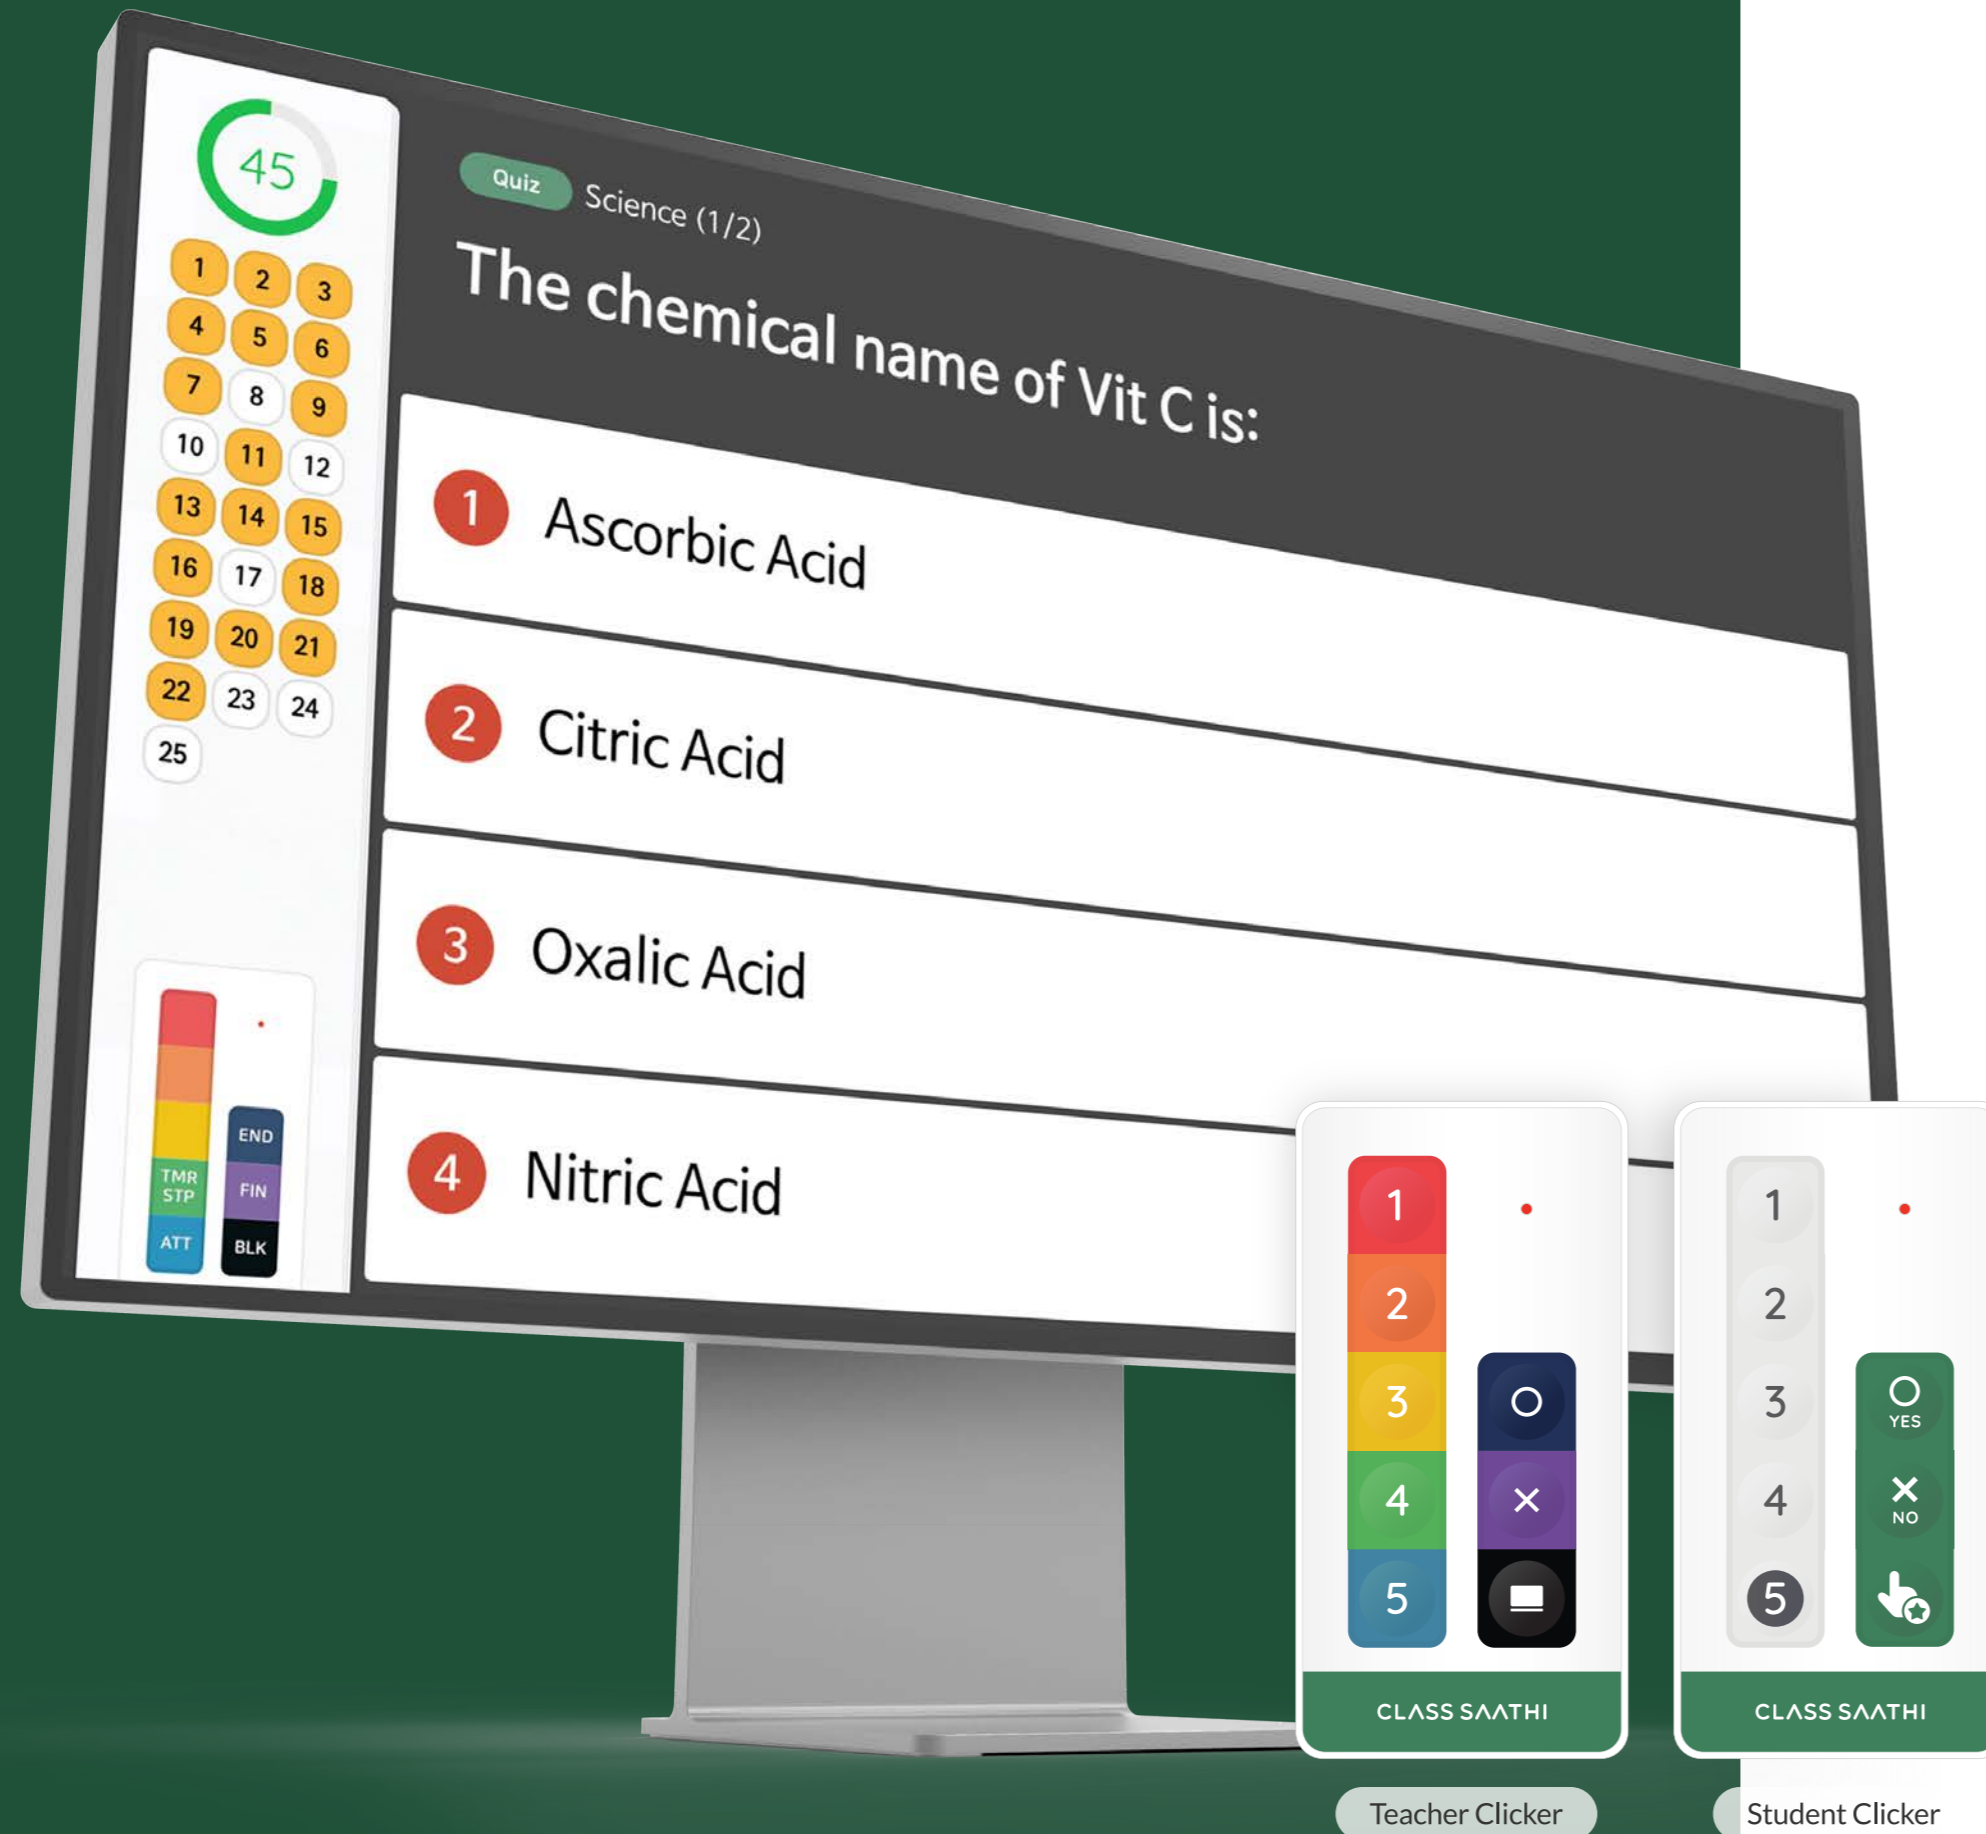

for Classroom
without Computer & Internet

Student Clicker

Our Products

for Classroom with Computer
without Computer & Internet

for Home Learning App for Class 6 ~ 10 → 7p

At Home Learning App

Class Saathi

for Classroom with Computer