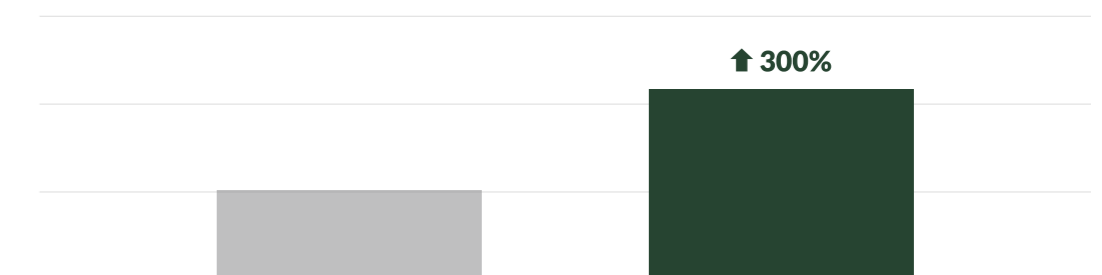

3 Engagement Time **300%**