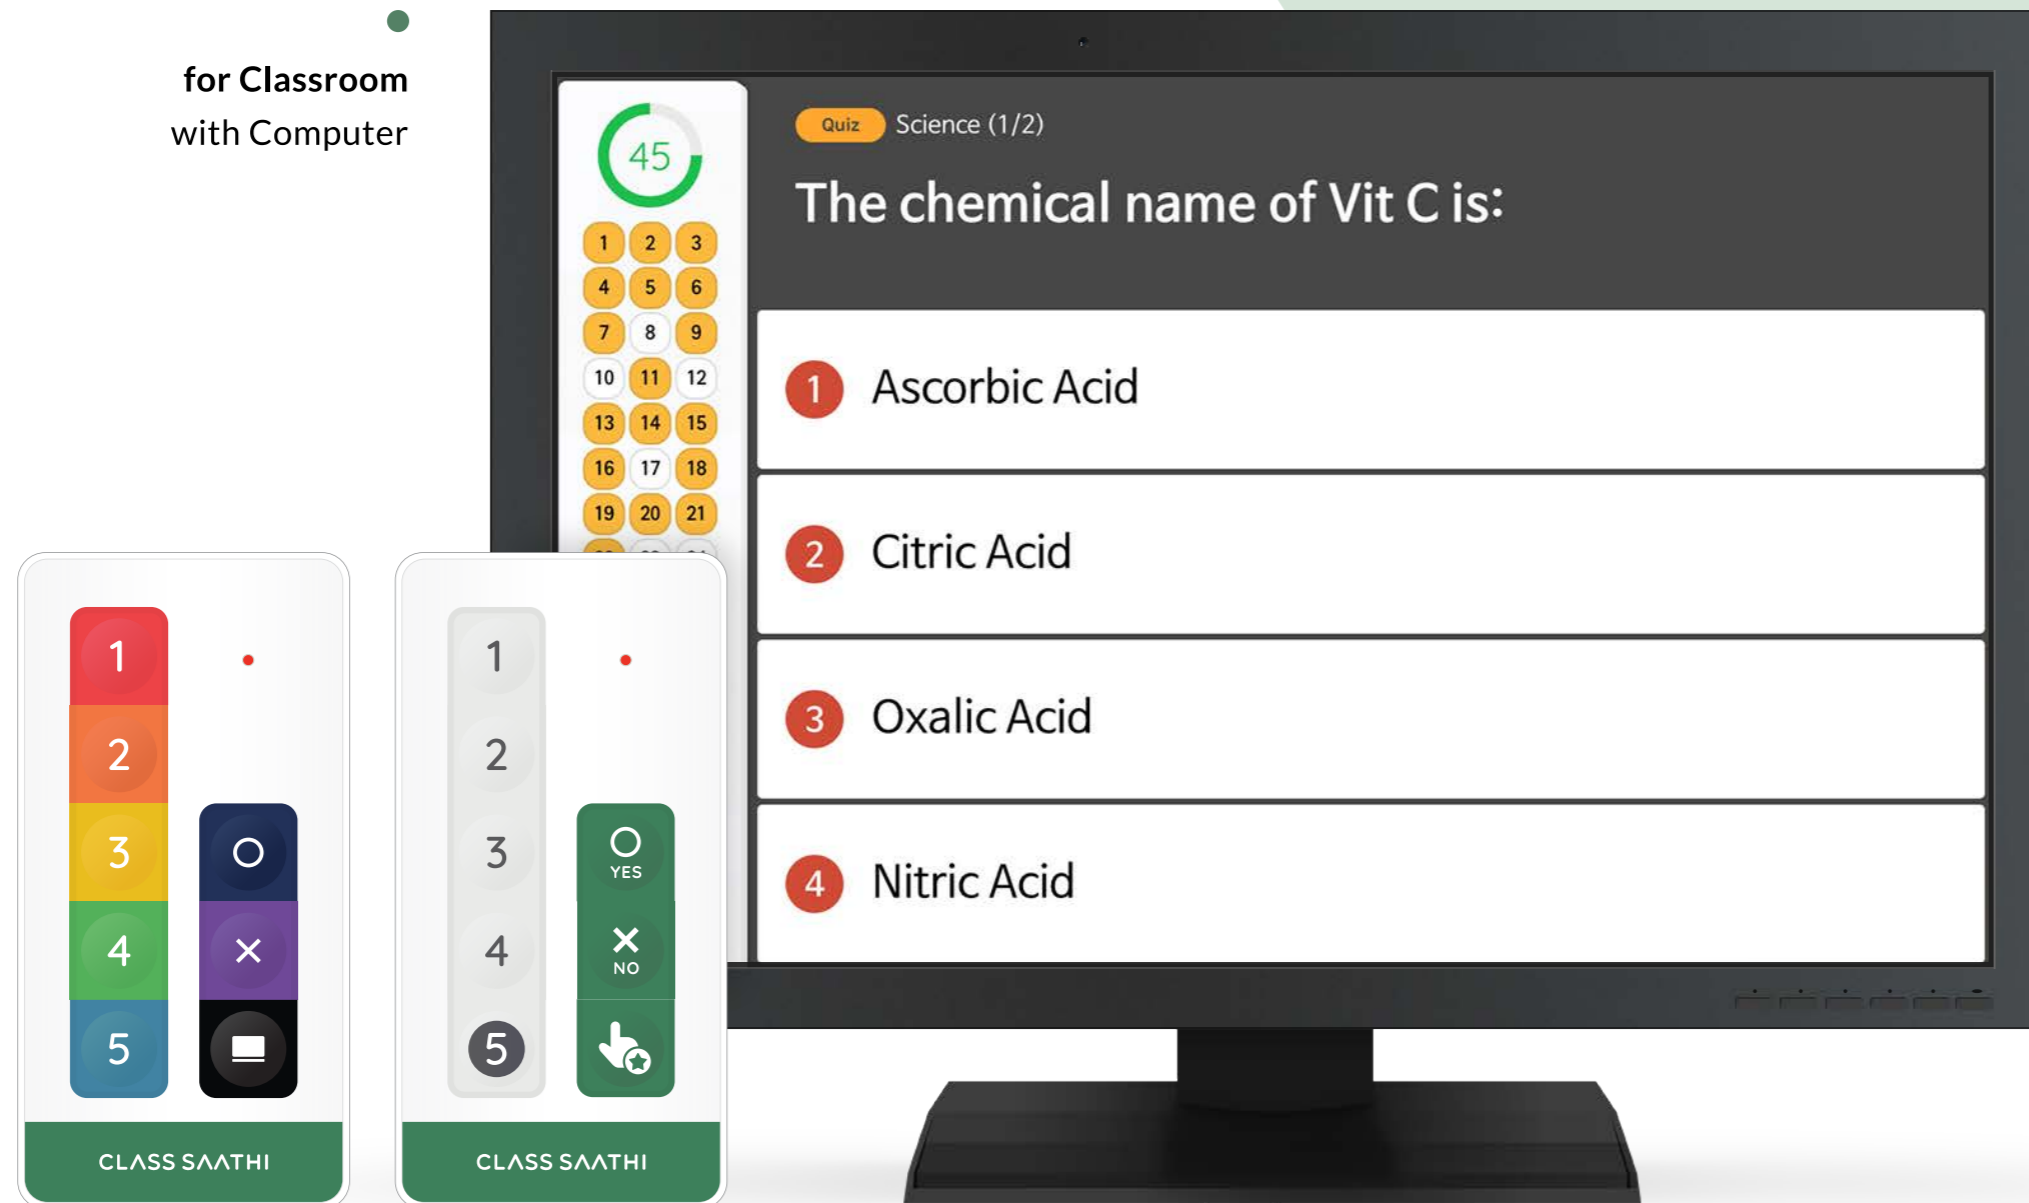

Increase efficiency of Learning & Teaching

Our Products

for Classroom with Computer → 5p
without Computer & Internet → 6p

for Home Learning App for Class 6 ~ 10

for Classroom
with Computer

Teacher Clicker

Student Clicker