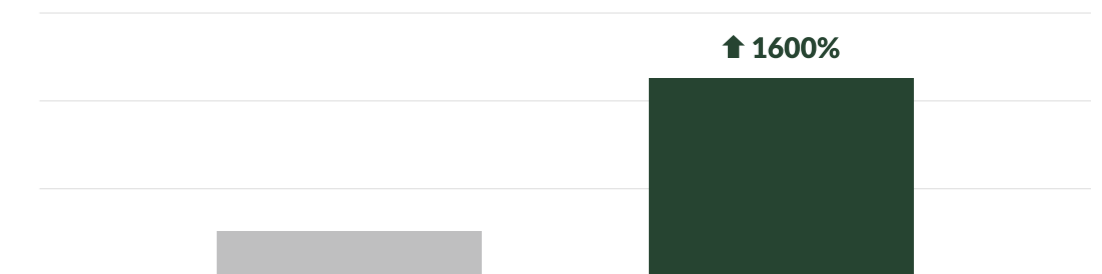

At Home Learning App

Everyday⁽¹⁾, Over 10,000 Questions are solved on Class Saathi App

⁽¹⁾ As of October, 2020

In last 6 months⁽²⁾, Class Saathi App growth numbers in India

⁽²⁾ March ~ September, 2020

1 Weekly User **1600%**