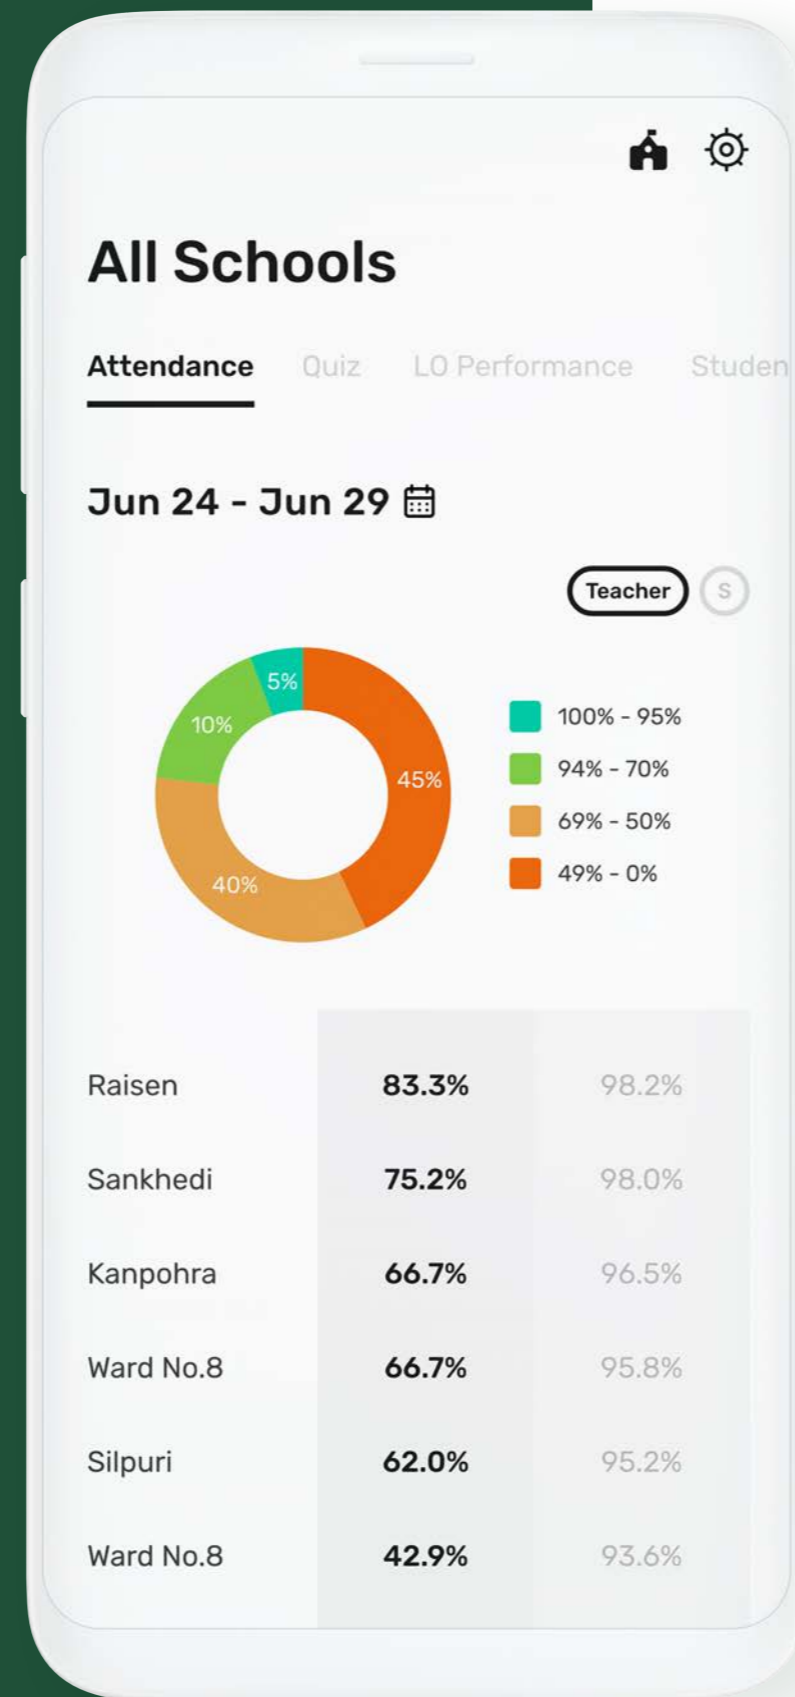

Admin Dashboard

Key Value

Increase Attendance & Learning Outcomes at low cost

How it works

1. 1 Teachers ask Questions using Saathi app
2. 2 Students respond with clickers
3. 3 Teachers(Parents) see data and take action

What Class Saathi Set Includes

Clicker for students 40 pieces
Carrying Case

Features

of App

- No internet required during the class
- Quiz
- Has Multiple Modes (Admin / Teacher / Parent)

- Attendance
- Statistics
- Content (20k+ questions)

of Clicker

- Work from as far as 20M
- Battery lasts for over a year and is replaceable

- No Pointing Required

Usage Environment

Smart phone (Android 5.0 or higher)