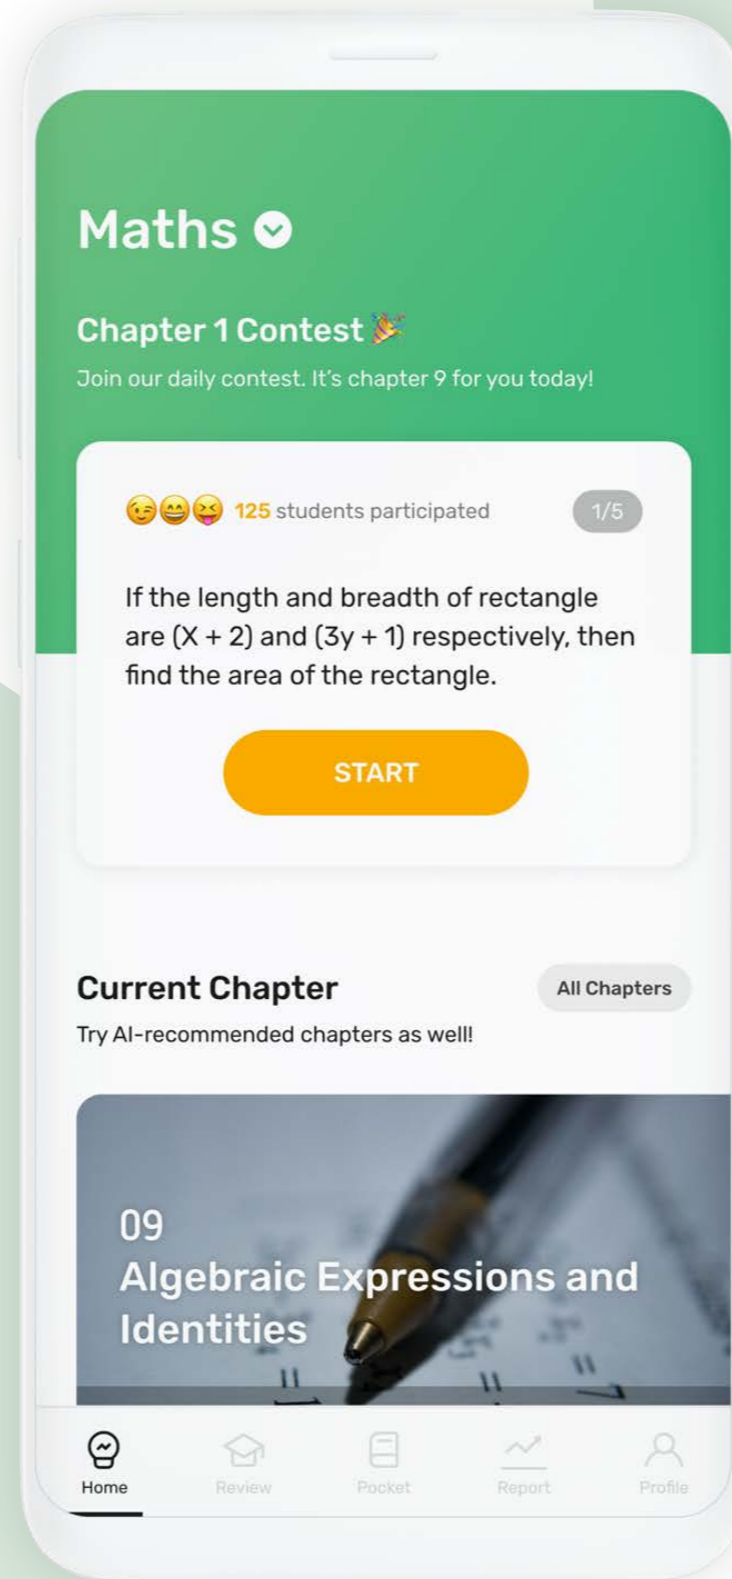

for Classroom
without Computer & Internet

Student Clicker

Our Products

for Classroom with Computer
without Computer & Internet

for Home Learning App for Class 6 ~ 10 → 7p

At Home Learning App

Class Saathi

for Classroom with Computer