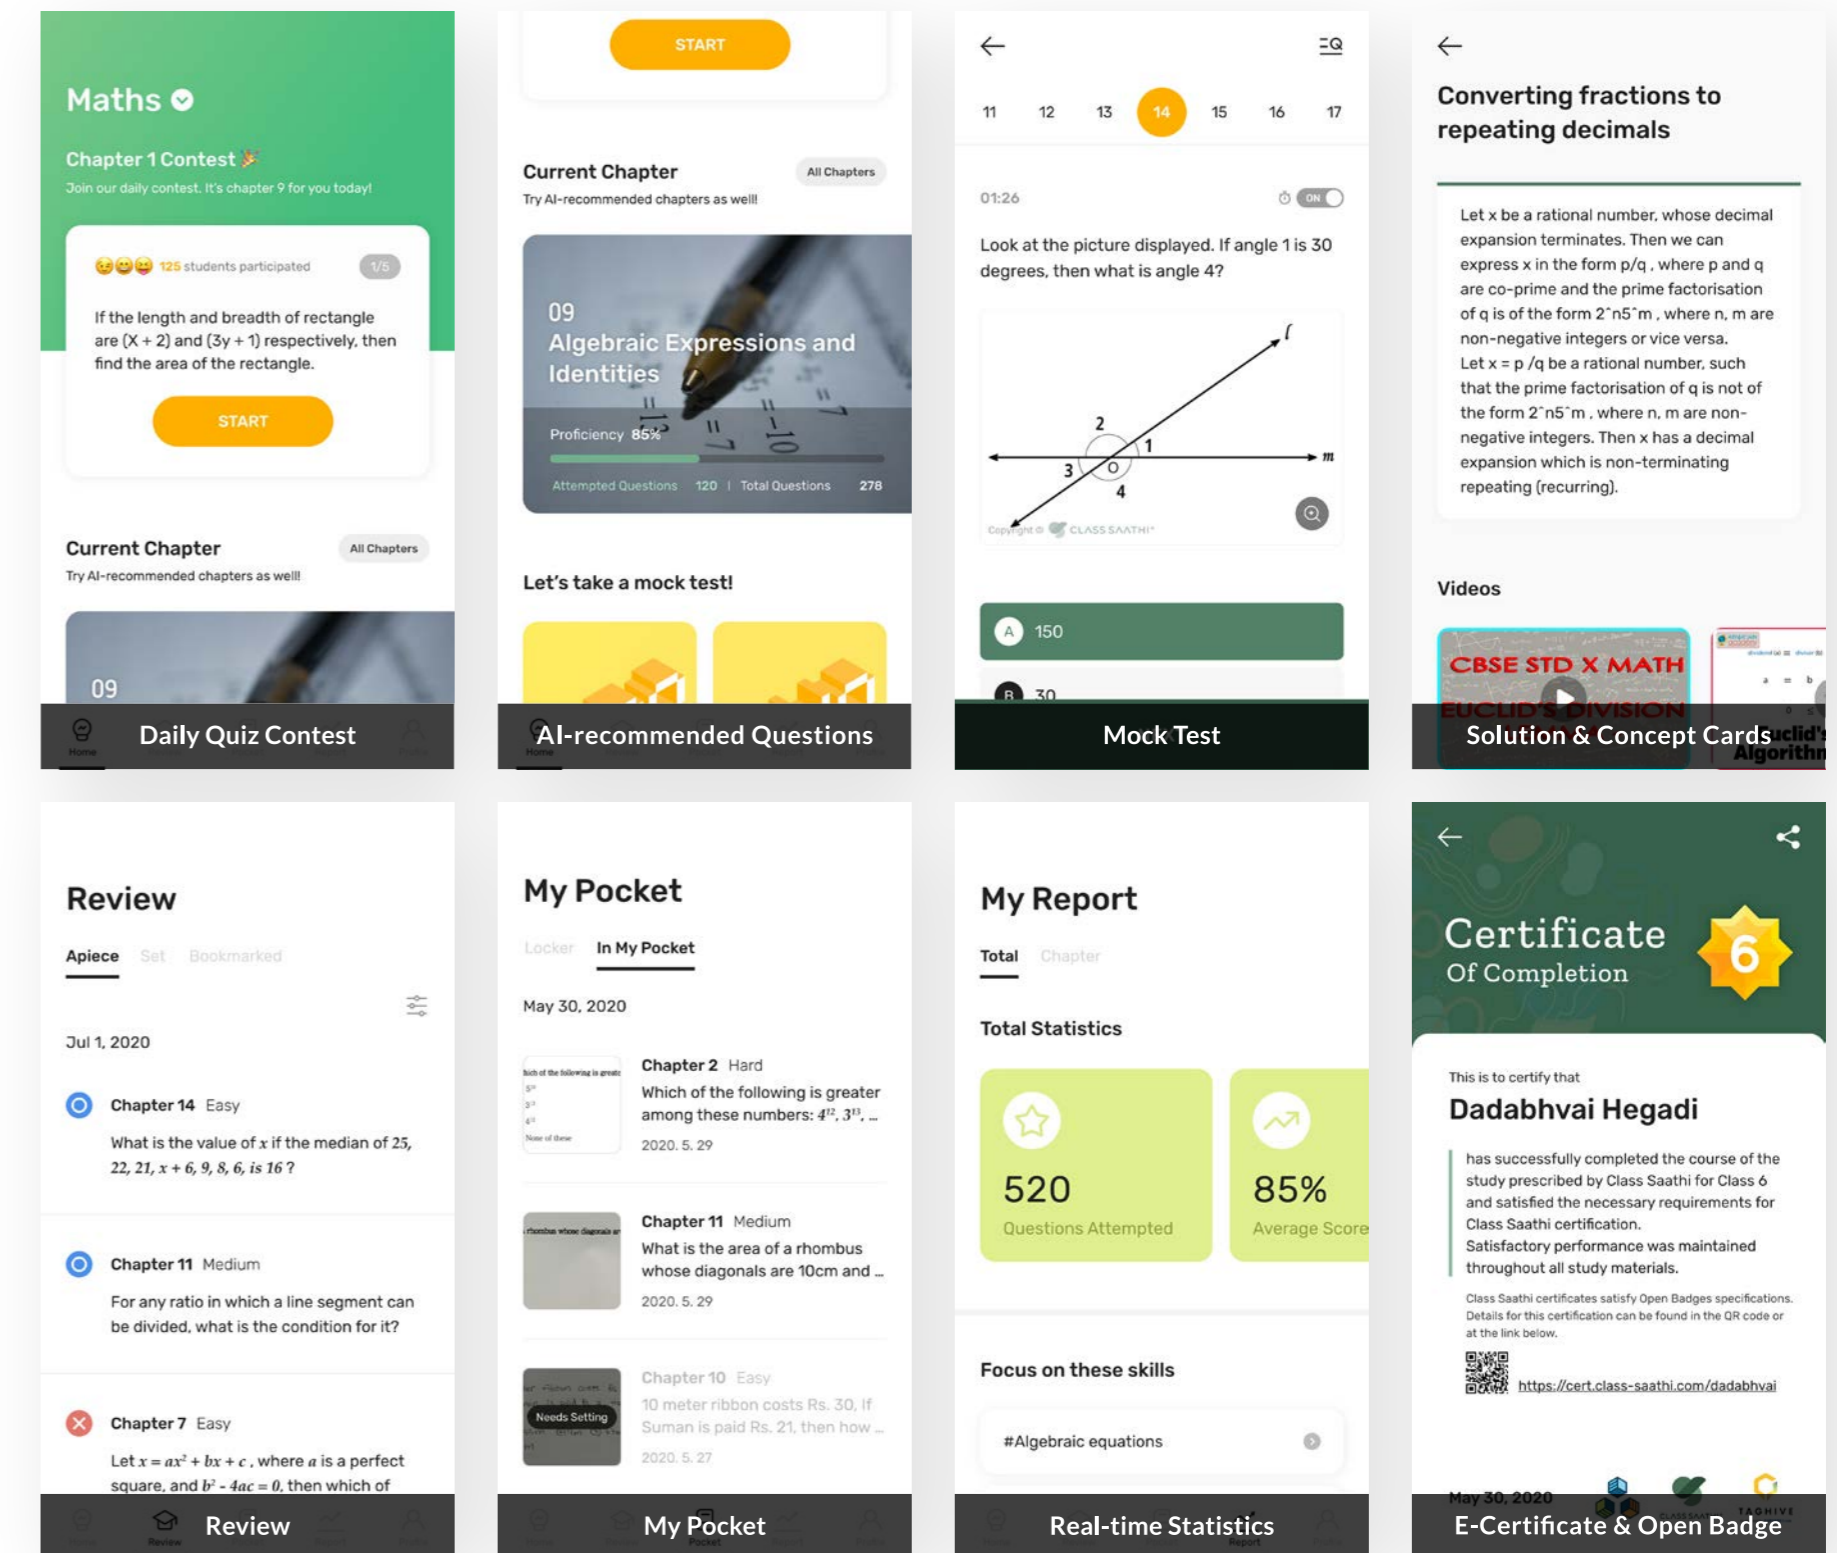

- No Pointing Required

Usage Environment

Smart phone (Android 5.0 or higher)

Class Saathi

for Home Learning App for Class 6 ~ 10

Key Value

Learn by personalized quizzing over 25k questions created by the best

Usage Environment

Smart phone (Android 5.0 or higher)

Validations of Class Saathi

For Classroom without Computer & Internet

Received letter of intent from MP Govt. to deploy Class Saathi in 2,000+ schools (**Covered by CNBC**)