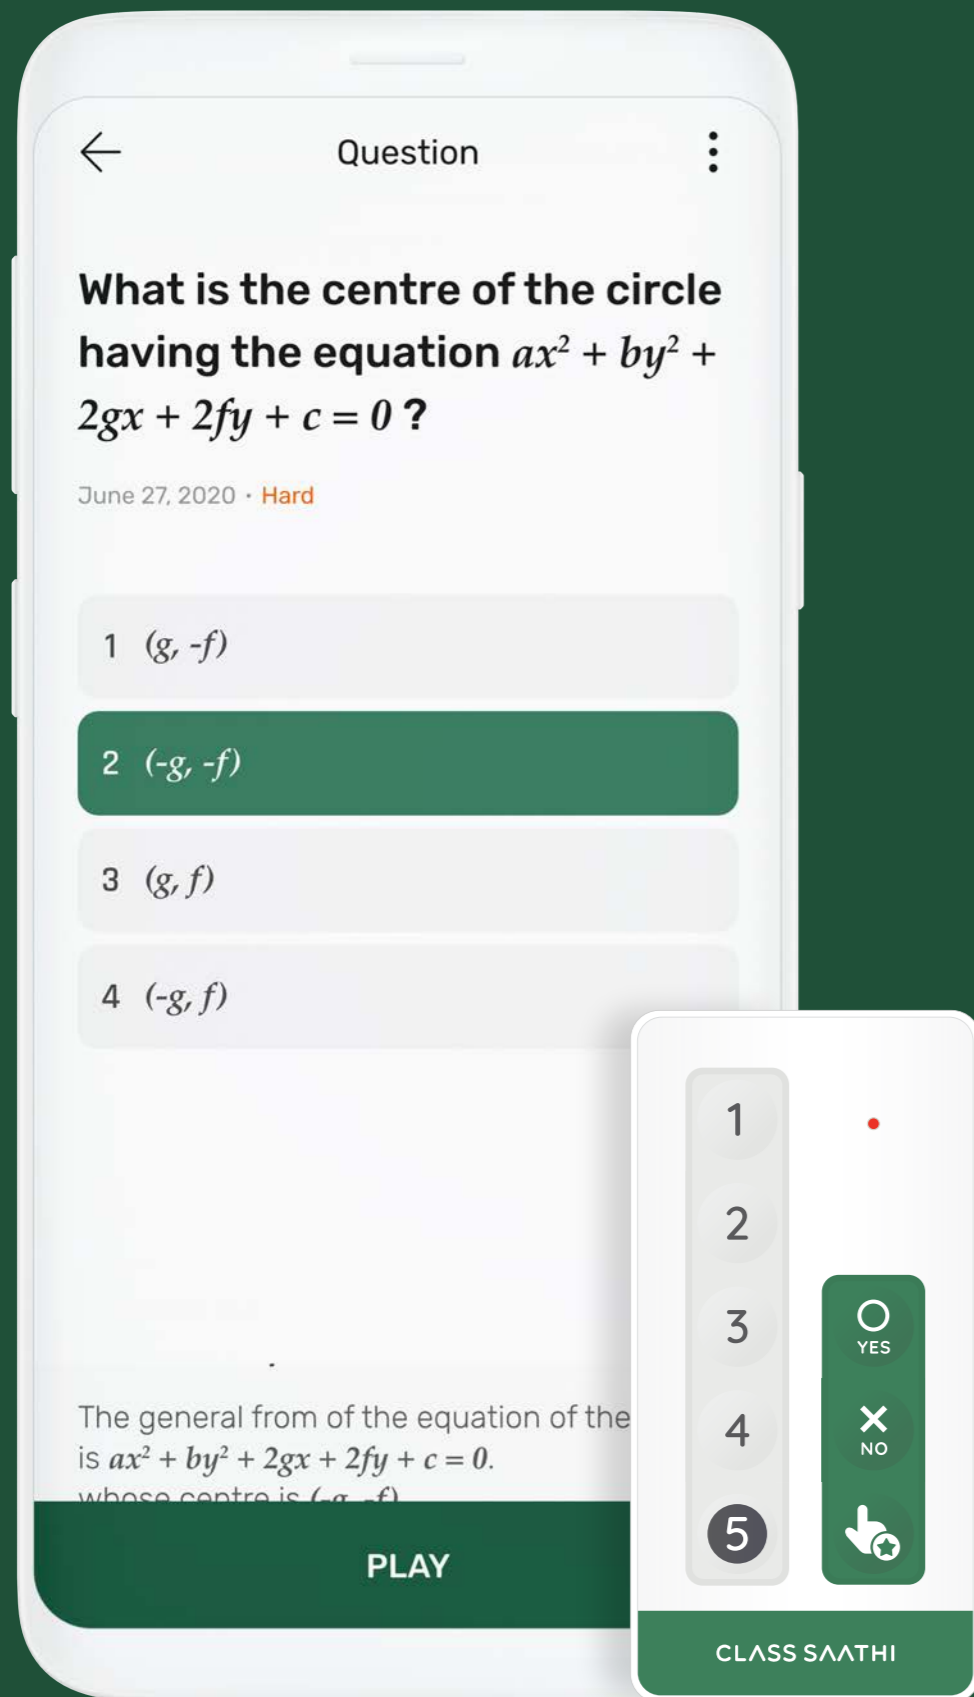

Class Saathi

for Classroom without Computer & Internet

Teacher App

Student Clicker