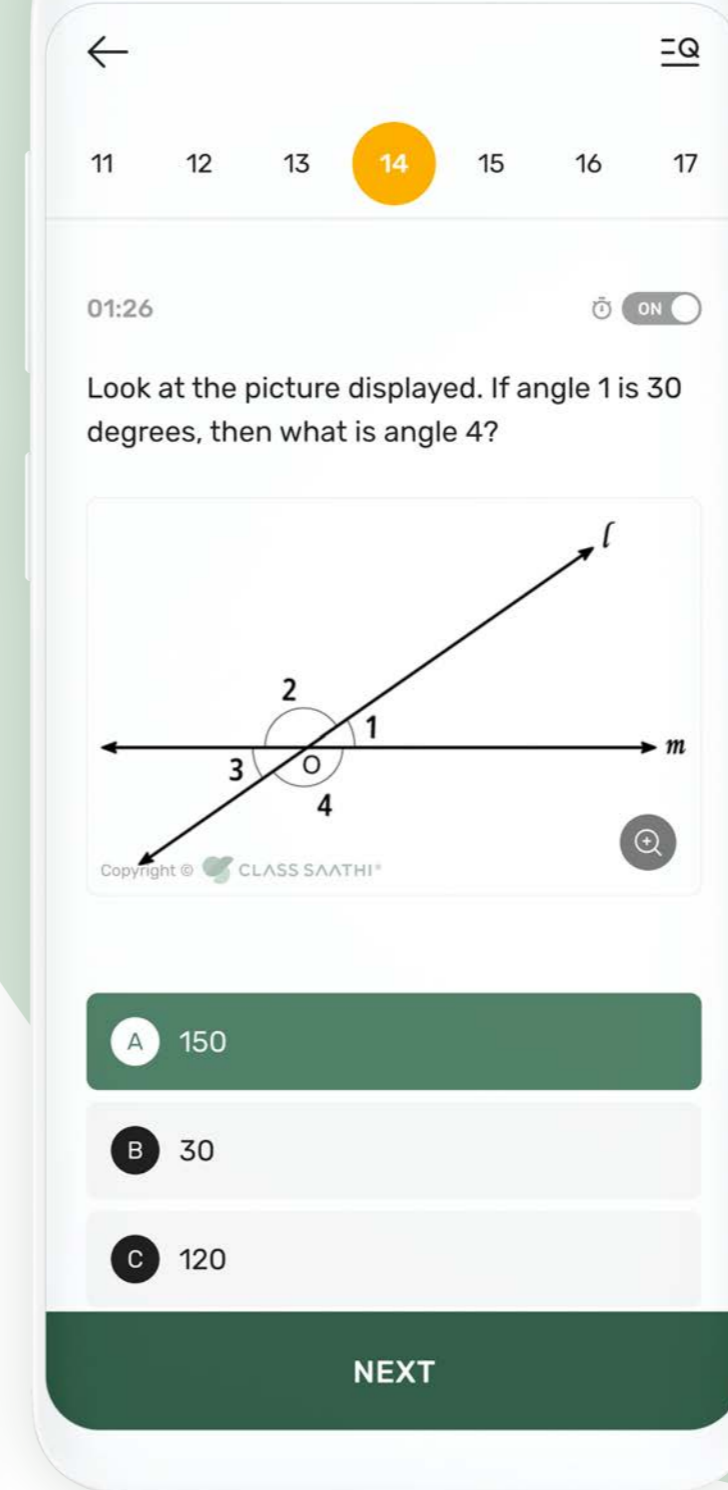

for Classroom
without Computer & Internet

Student Clicker

Our Products

for Classroom with Computer
without Computer & Internet

for Home Learning App for Class 6 ~ 10 → 7p

At Home Learning App

Class Saathi

for Classroom with Computer