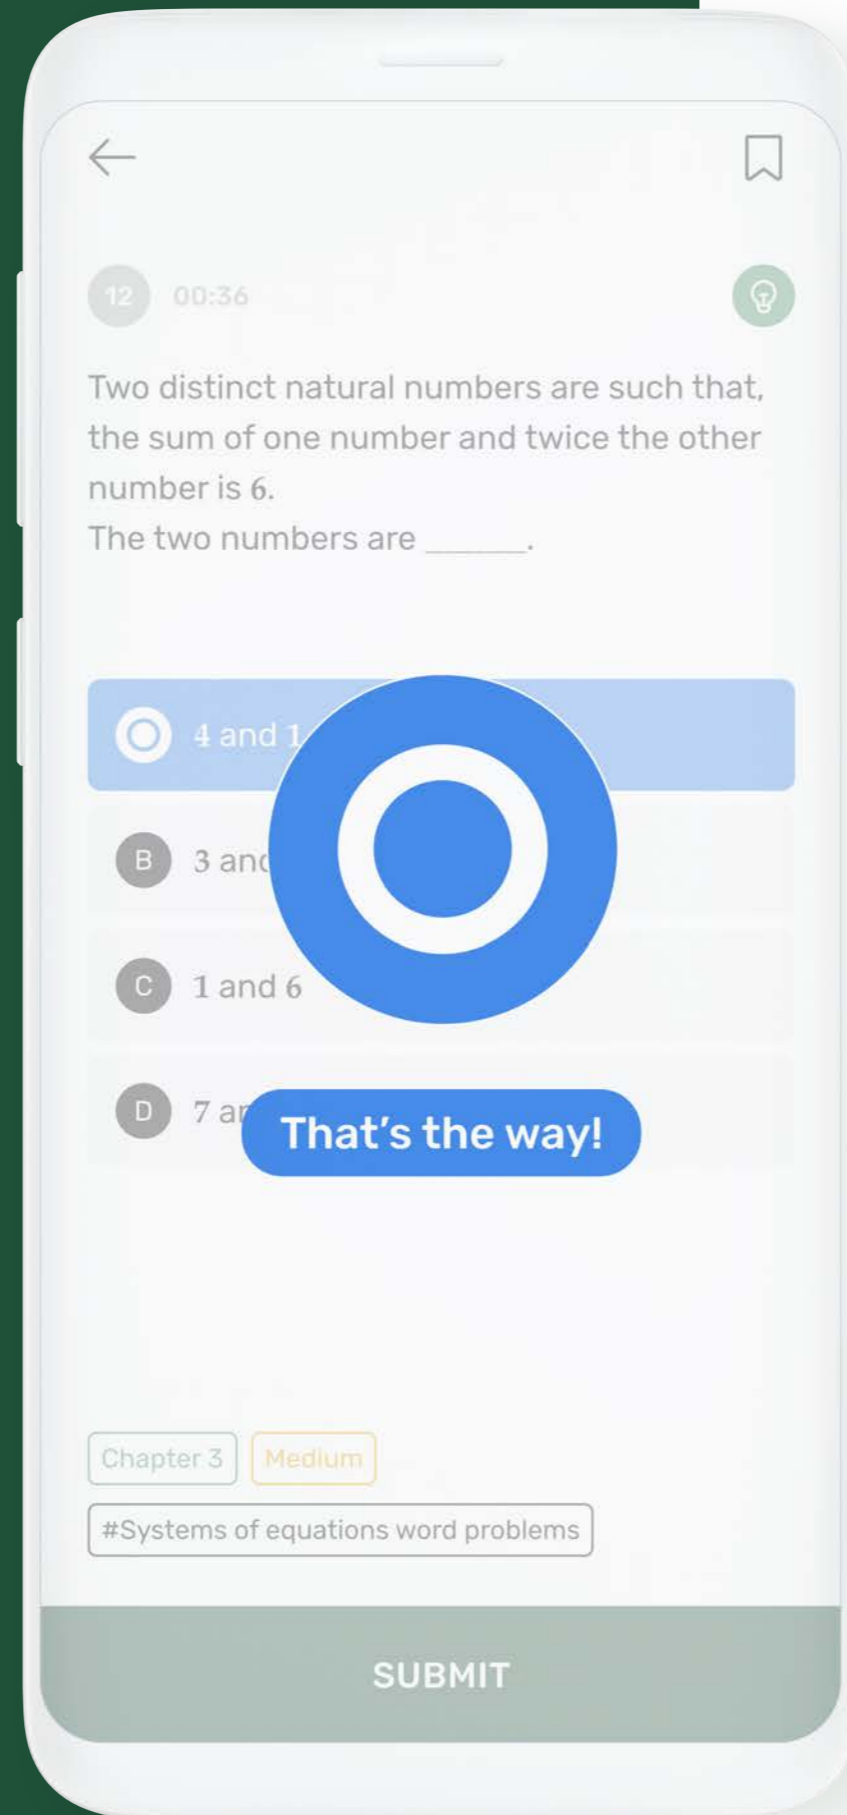

- No Pointing Required

Usage Environment

Smart phone (Android 5.0 or higher)

Class Saathi

for Home Learning App for Class 6 ~ 10

Key Value

Learn by personalized quizzing over 25k questions created by the best