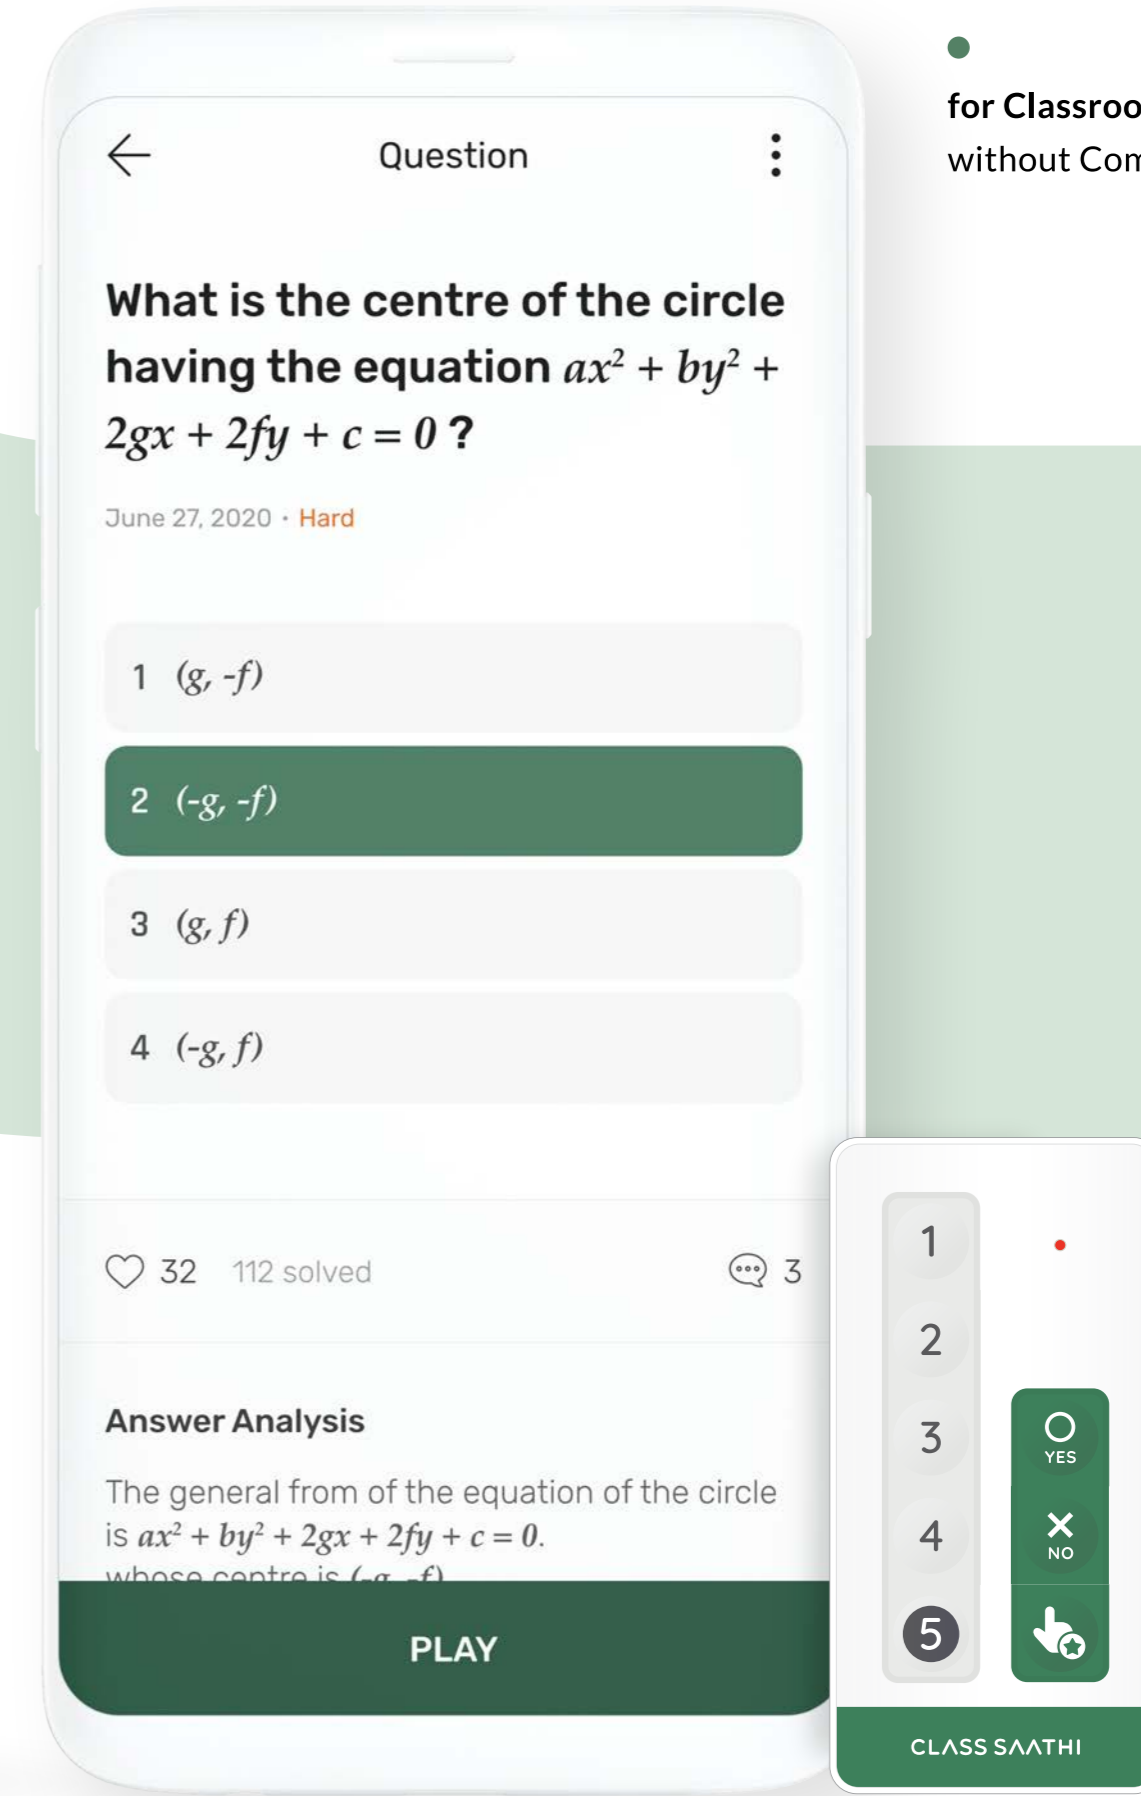

for Classroom
without Computer & Internet

Student Clicker